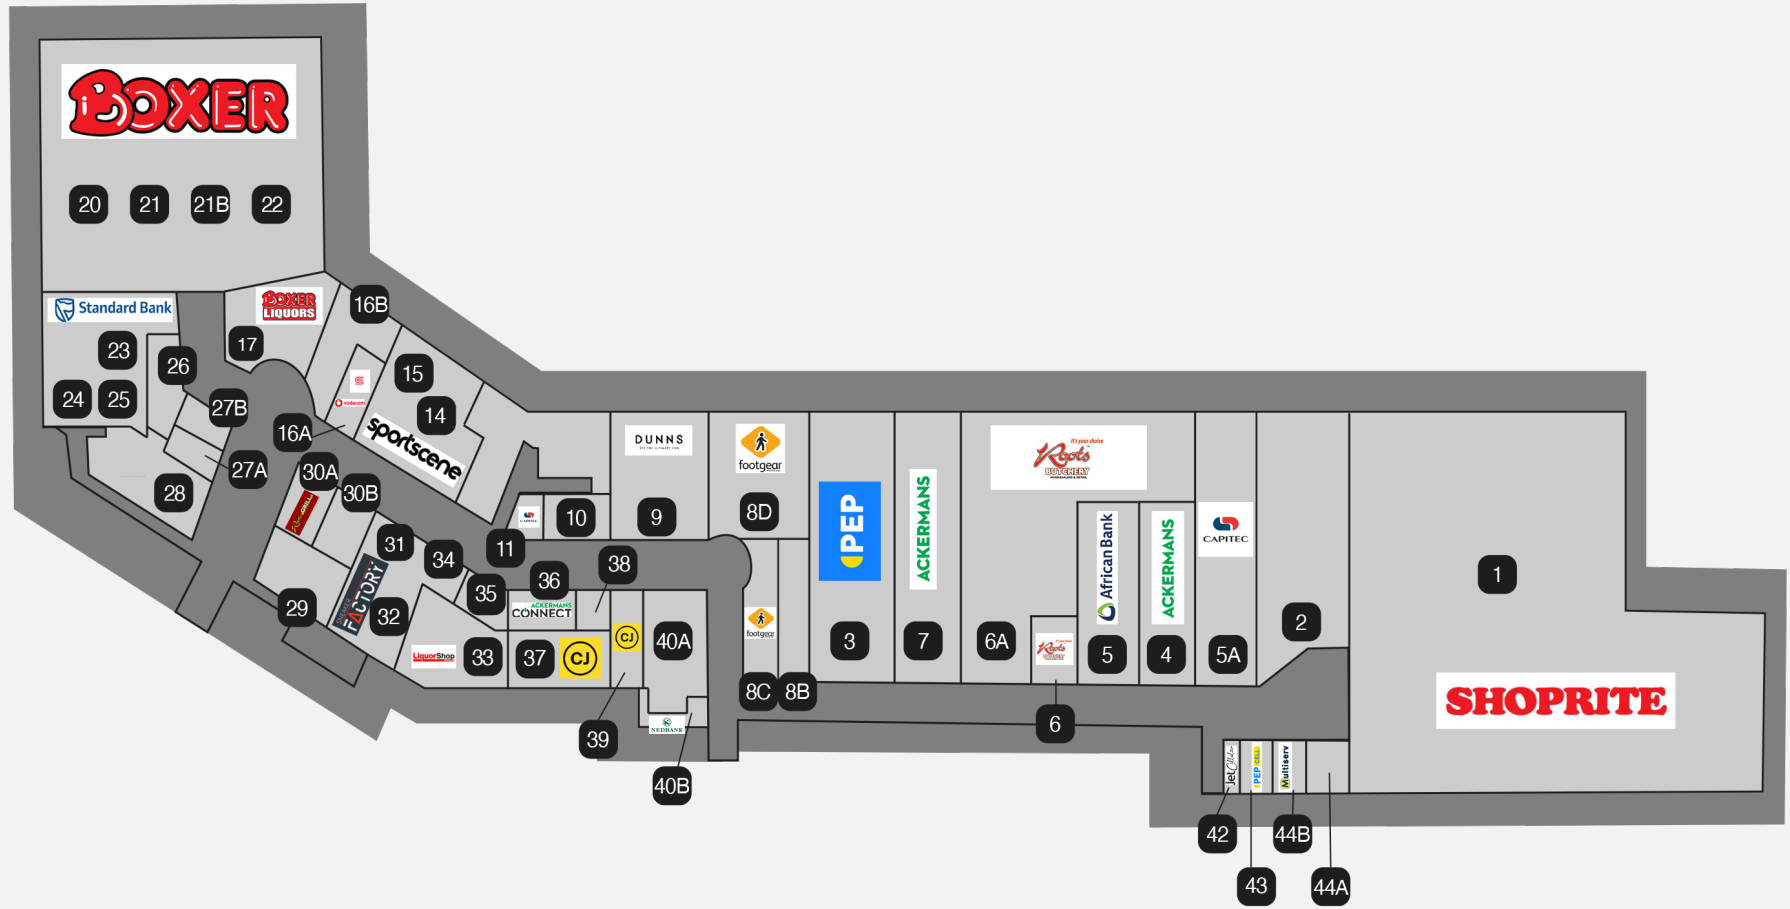

DIEPSLOOT MALL | DIEPSLOOT, GAUTENG

Centre Layout

LEASING ENQUIRIES
Scott Revell
Tel: 021 673 3332
Email: srevell@capland.co.za