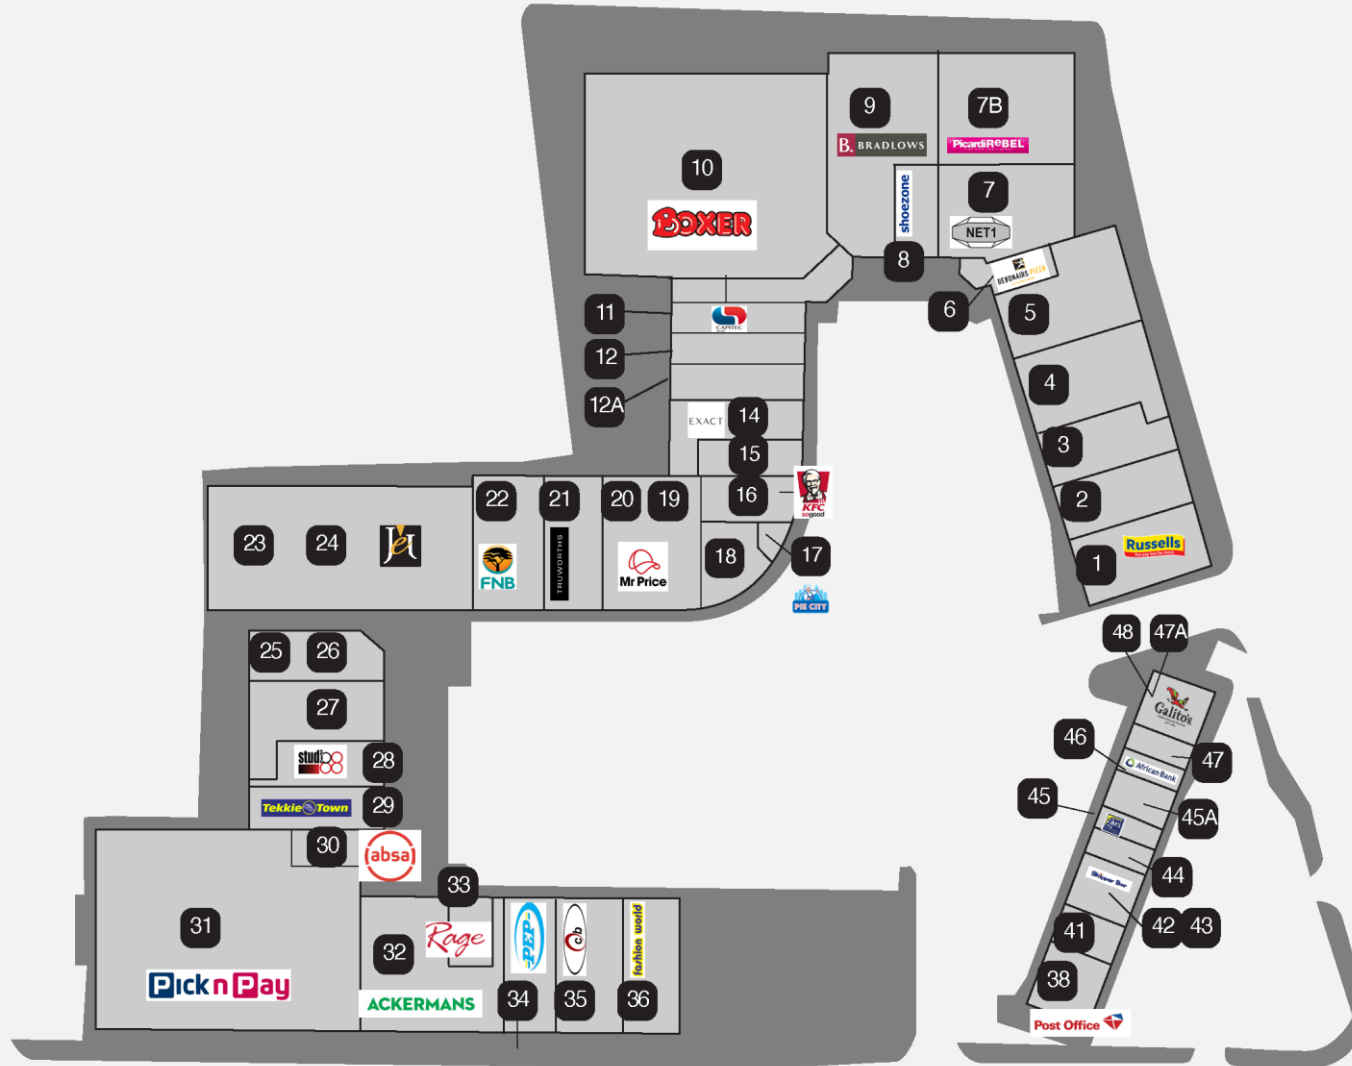

NKOMAZI PLAZA | NKOMAZI, MPUMALANGA

Centre Layout

LEASING ENQUIRIES
Scott Revell
Tel: 021 673 3332
Email: srevell@capland.co.za