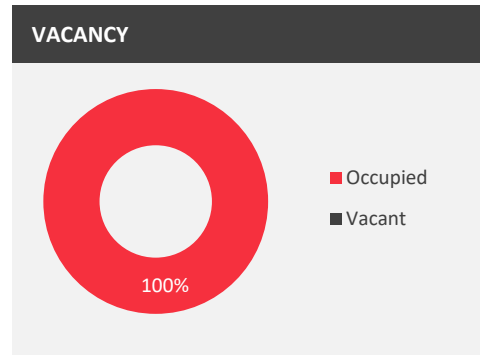

OPERA PLACE | MITCHELLS PLAIN, WESTERN CAPE

An street front centre located in the heart of Mitchells Plain

KEY FACTS	
Classification	Street front centre
Region	Western Cape
Location	Sonata Lane, Mitchells Plain Cape Town
LSM	3 - 6
Total GLA	2 274m ²
Occupancy	100%
Anchor tenant	Mr Best Collection