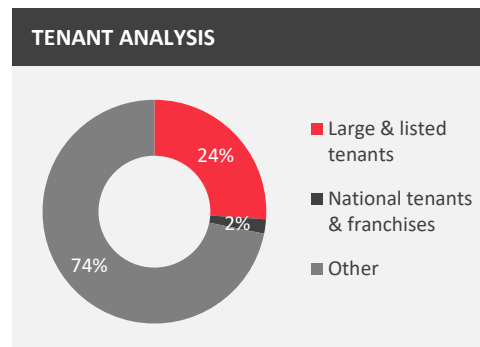

OPERA PLACE | MITCHELLS PLAIN, WESTERN CAPE

An street front centre located in the heart of Mitchells Plain

KEY FACTS	
Classification	Street front centre
Region	Western Cape
Location	Sonata Lane, Mitchells Plain Cape Town
LSM	3 - 6
Total GLA	2 274m ²
Occupancy	100%
Anchor tenant	Mr Best Collection