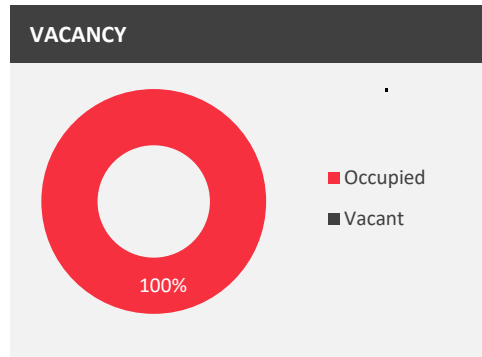

OPERA PLACE | MITCHELLS PLAIN, WESTERN CAPE

An street front centre located in the heart of Mitchells Plain

KEY FACTS	
Classification	Street front centre
Region	Western Cape
Location	Sonata Lane, Mitchells Plain Cape Town
LSM	3 - 6
Total GLA	2 274m ²
Occupancy	100%
Anchor tenant	Mr Best Collection