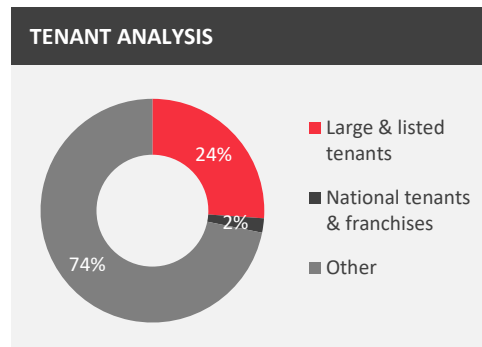

OPERA PLACE | MITCHELLS PLAIN, WESTERN CAPE

An street front centre located in the heart of Mitchells Plain

KEY FACTS	
Classification	Street front centre
Region	Western Cape
Location	Sonata Lane, Mitchells Plain Cape Town
LSM	3 - 6
Total GLA	2 274m ²
Occupancy	100%
Anchor tenant	Mr Best Collection