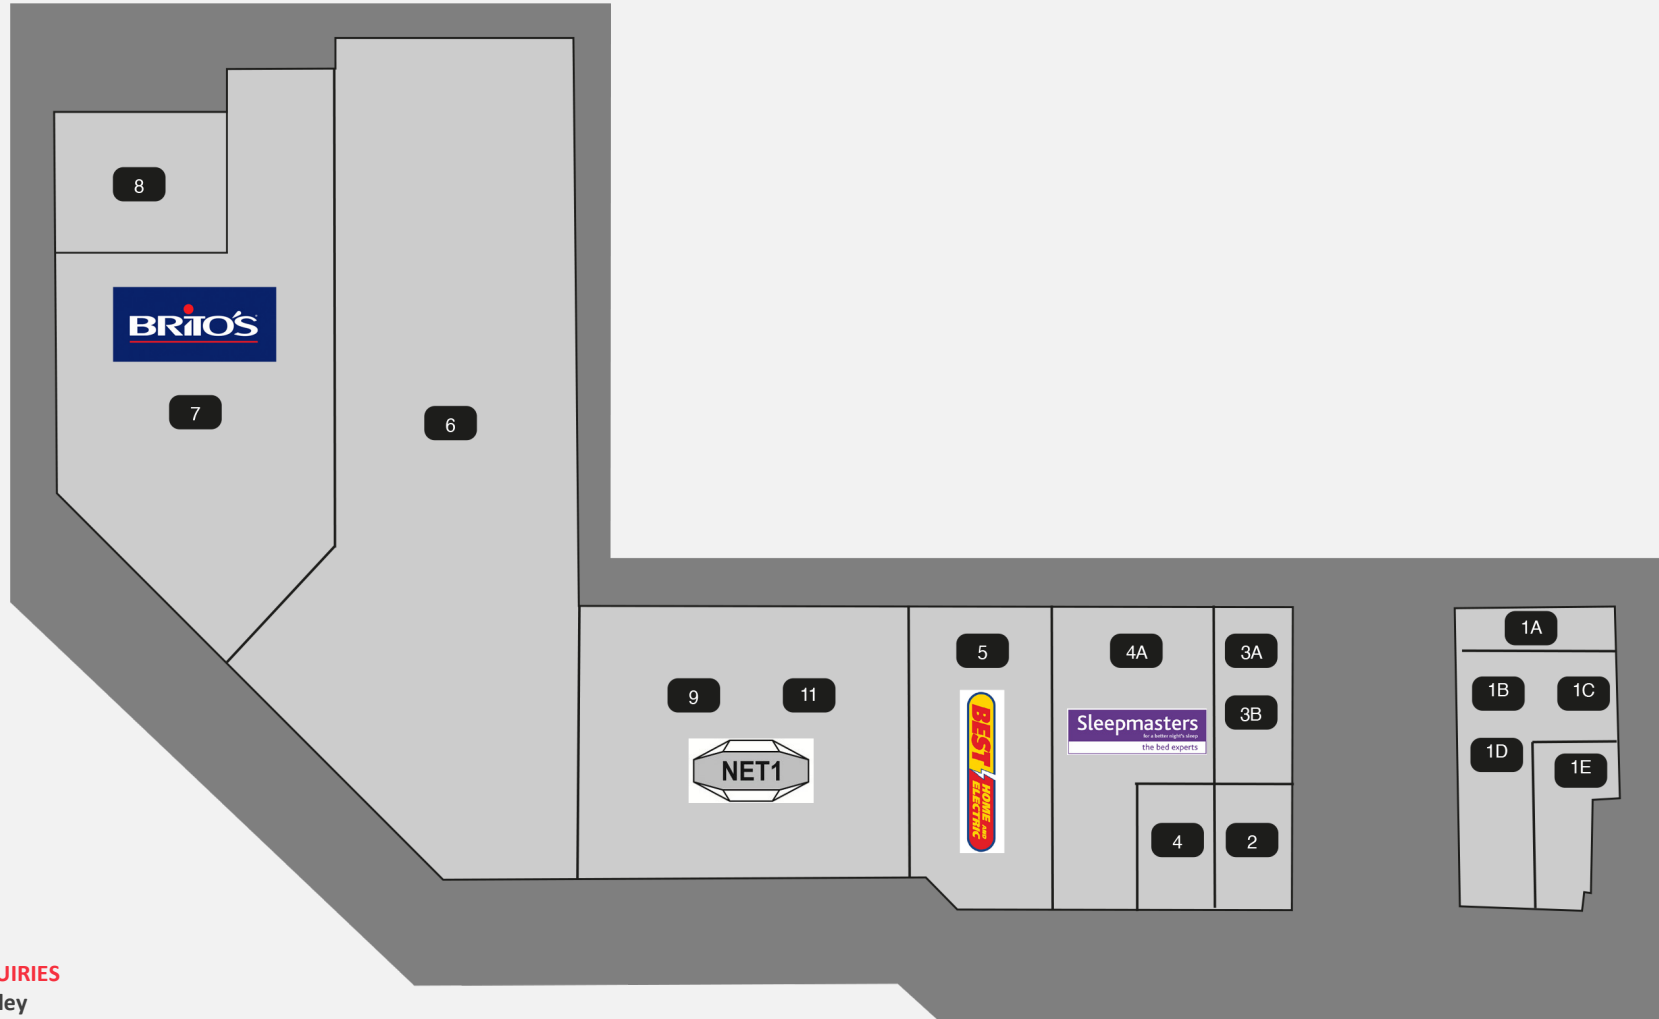

OPERA PLACE | MITCHELLS PLAIN, WESTERN CAPE

Centre Layout

LEASING ENQUIRIES

Diana Wibberley

Tel: 021 673 3319

Email: dwibbs@capland.co.za